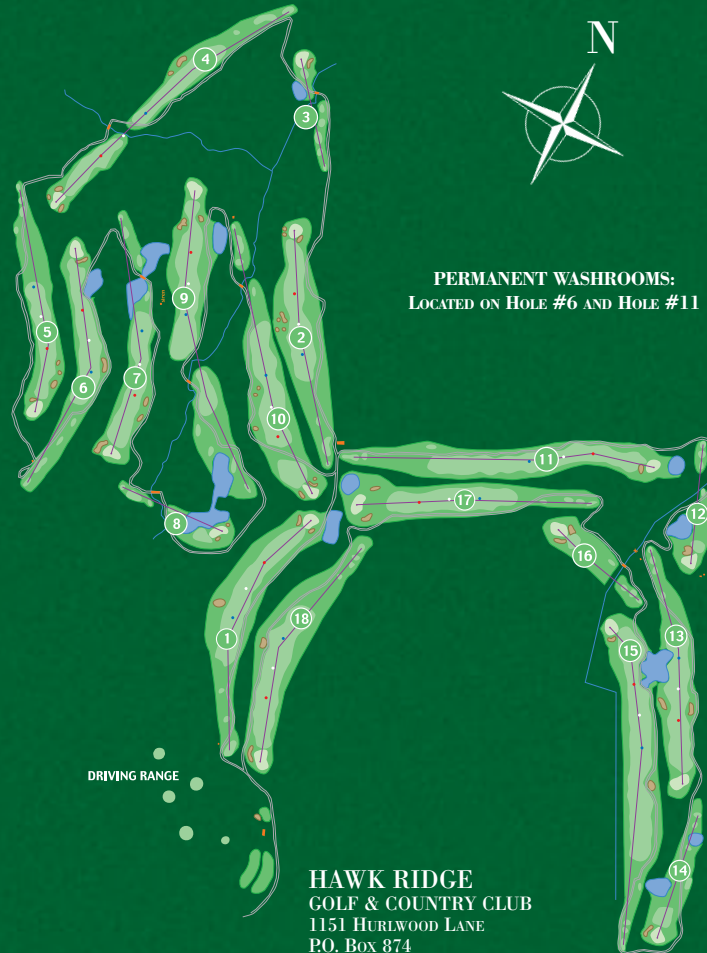

PIN PLACEMENTS ON GREENS

BLUE FLAG — BACK • WHITE FLAG — MIDDLE • RED FLAG — FRONT

Lightning and Safety Tips: Please proceed directly to clubhouse; on-course shelters are not equipped with lightning rods. Raising umbrellas above the head increases DANGER.