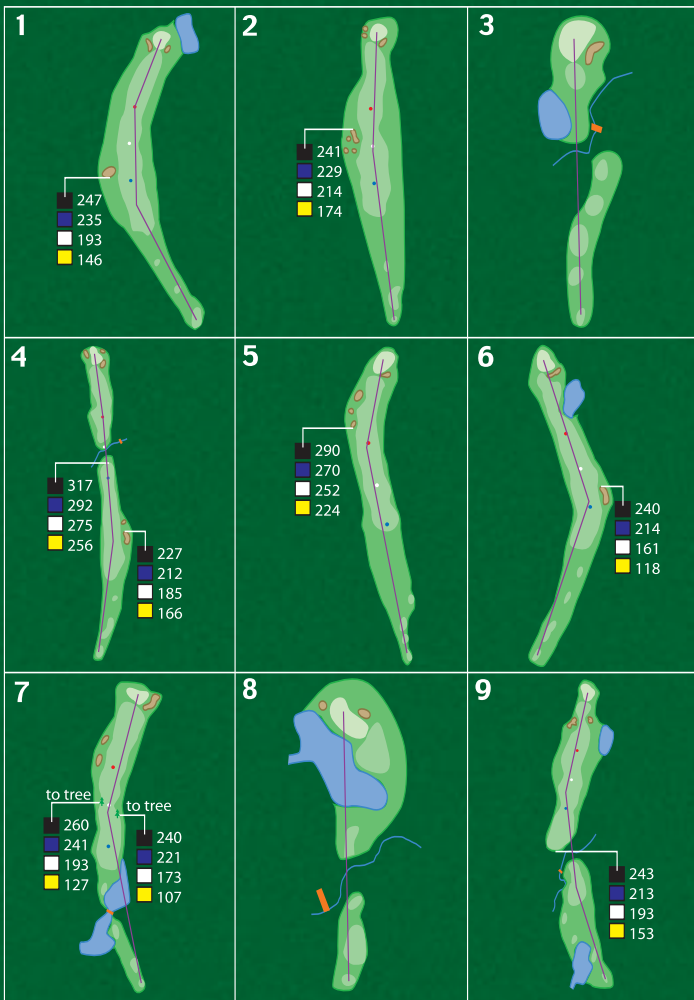

PIN PLACEMENTS ON GREENS

BLUE FLAG — BACK • WHITE FLAG — MIDDLE • RED FLAG — FRONT

Lightning and Safety Tips: Please proceed directly to clubhouse; on-course shelters are not equipped with lightning rods. Raising umbrellas above the head increases DANGER.

# RCGA RULES GOVERN ALL PLAY EXCEPT WHERE LOCAL RULES PREVAIL

- Please repair ball marks, replace divots and rake sand traps.
- Keep pace with the group in front of you and allow faster players to play through.
- All water hazards defined by yellow stakes or lines.
- Lateral hazards defined by red stakes or lines.
- Out-of-bounds defined by all property fences and as designated by white stakes.
- Course Marshals have full authority on the golf course.

# Timber Ridge Course

Course map showing holes 10 through 18. Each hole diagram includes yardage markers for different tee boxes and hazard locations. Hole 10: 277, 254, 217, 170. Hole 13: 260, 245, 228, 186, 241, 226, 209, 167. Hole 15: 268, 244, 230, 170. Hole 18: 217, 198, 185, 185, 153.